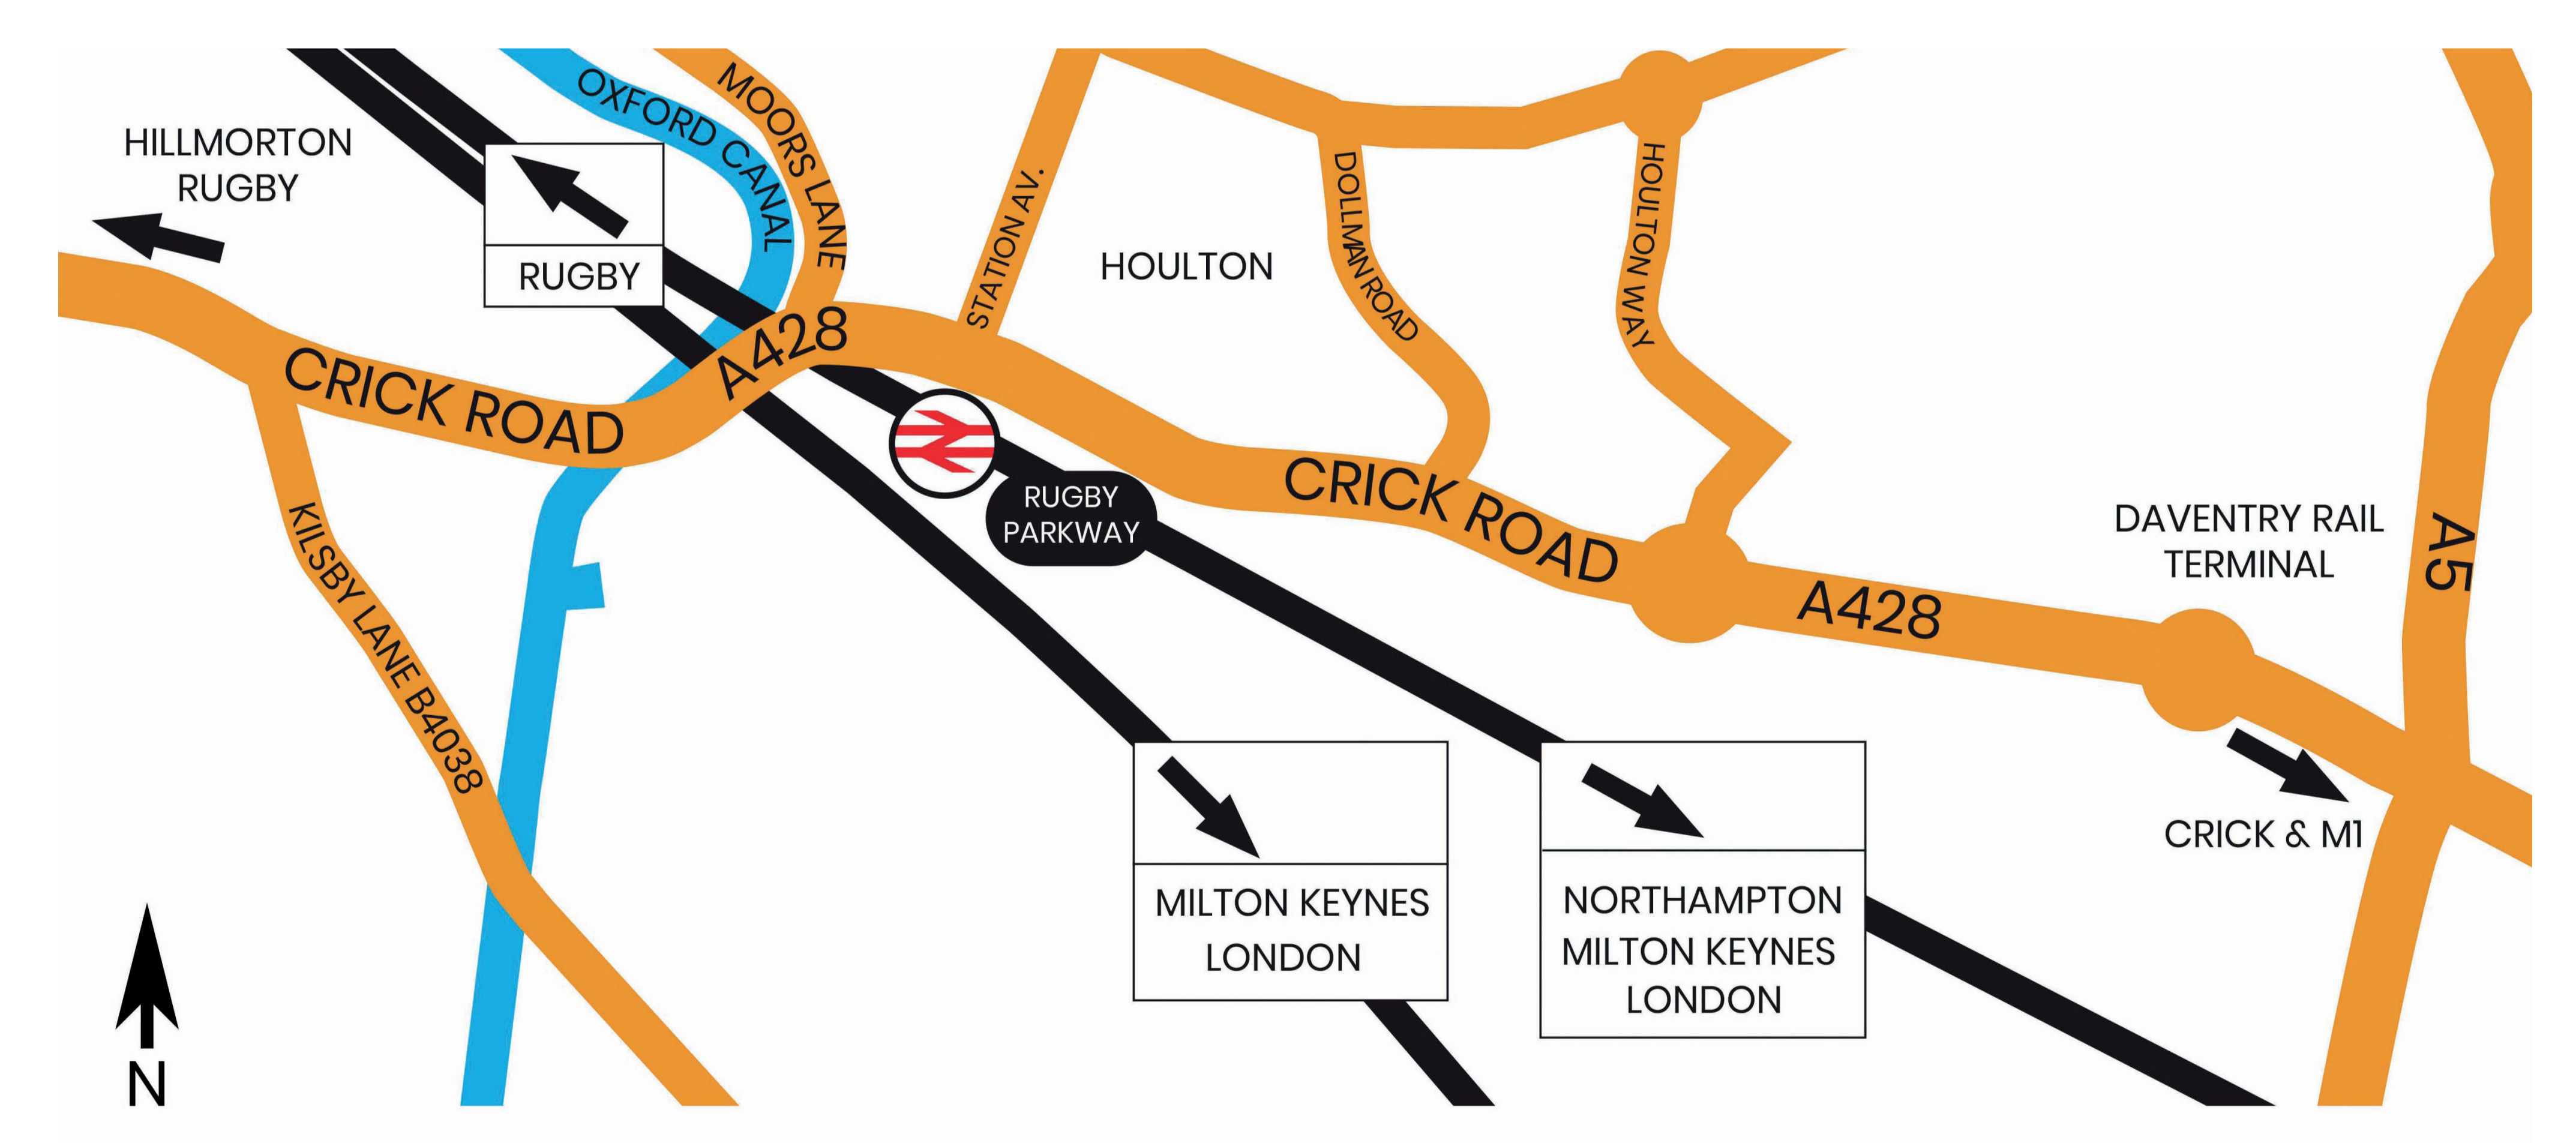

RUGBY PARKWAY STATION LOCATION

Rail Network Map

Rugby Parkway Station will be situated on the Northampton Loop of the West Coast Main Line.

Location Plan

Located approximately 5km South East of Rugby, Rugby Parkway Station will be accessed from the A428 Crick Road.